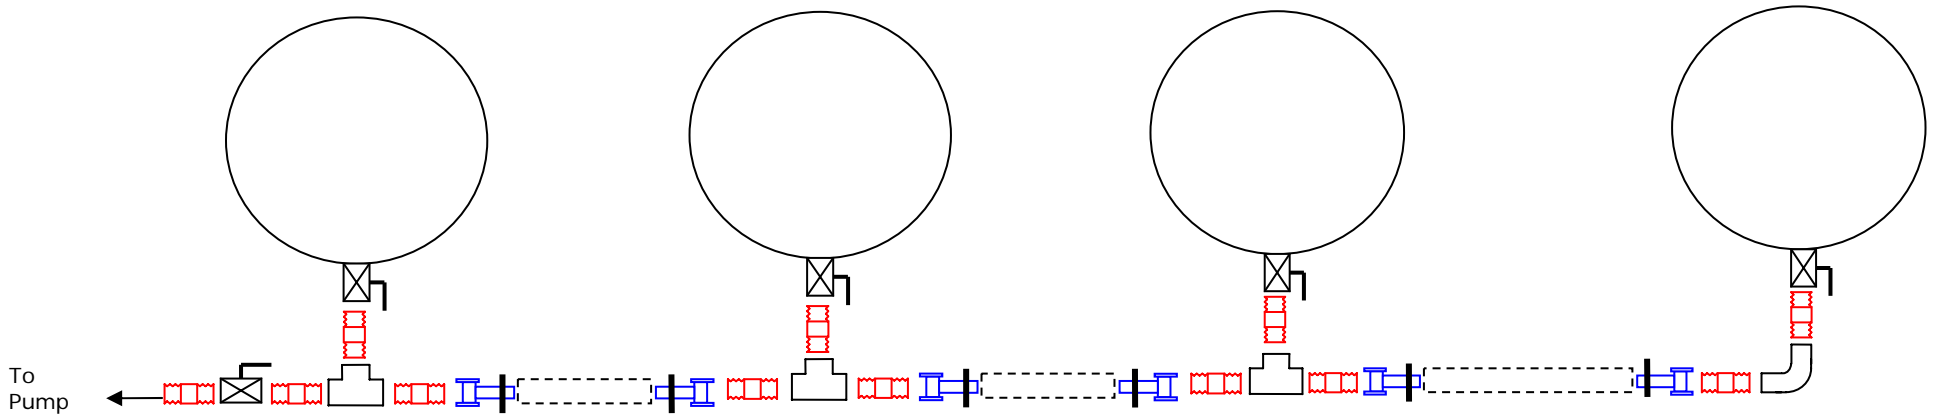

Stainless steel "Norma" clamp

Flexible connection hose – black with ribs

Elbow, 2 x female threads

Ball Valve with lever handle

Nipple, male x male thread

Tee, 3 female threads

Nut & Tail - joins flexible hose to threaded fittings

Tank to Tank Connection Kit – 4 Tanks