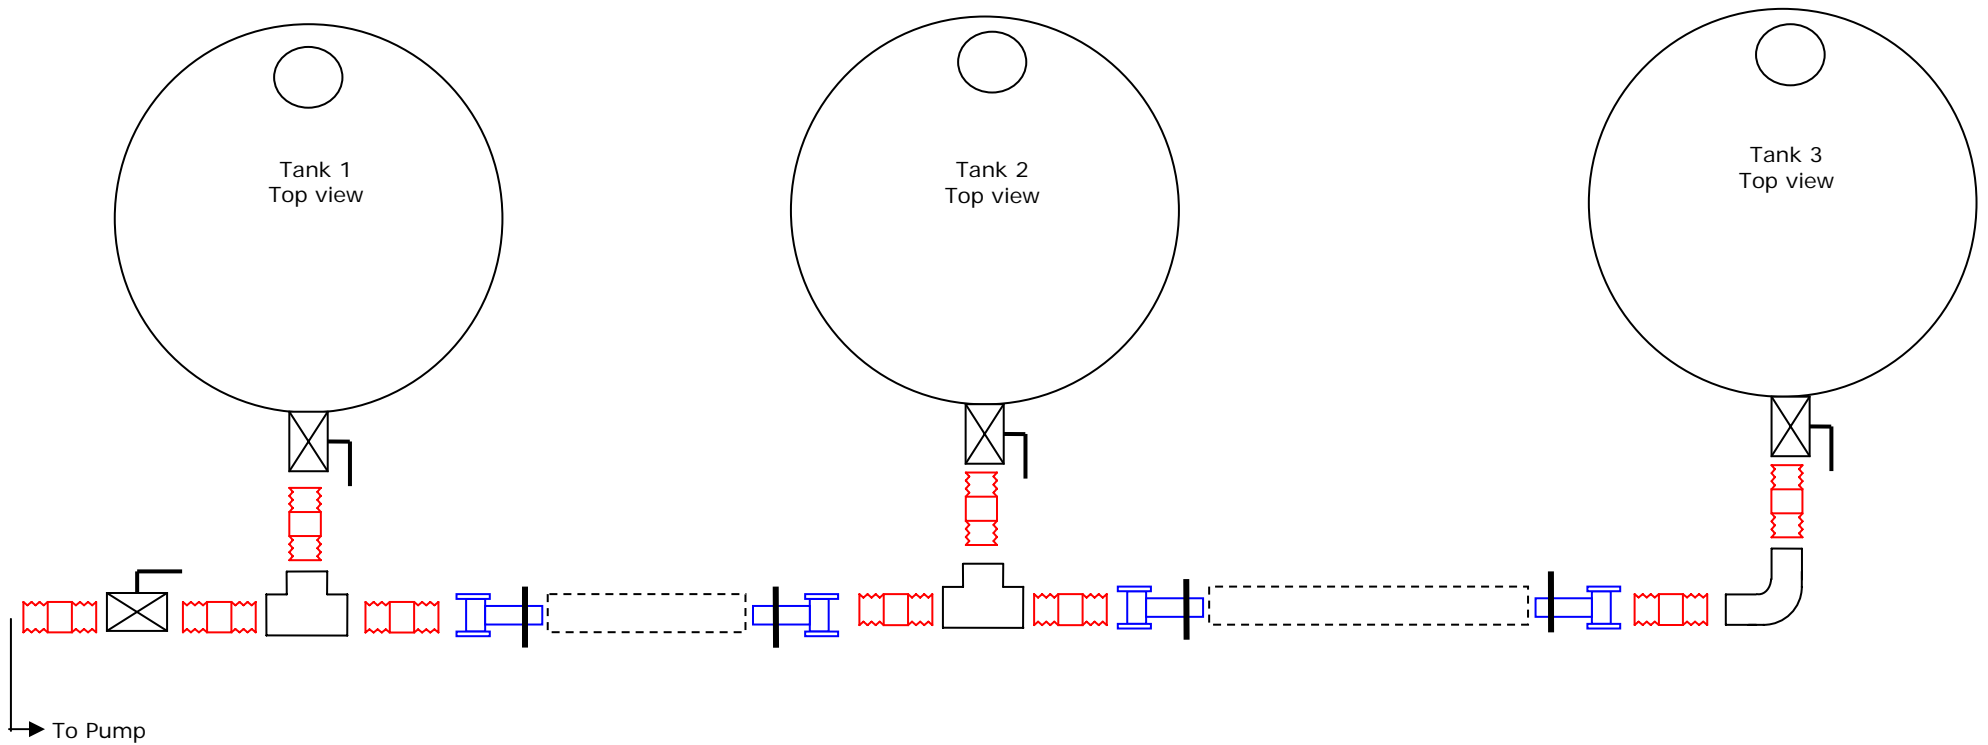

Stainless steel "Norma" clamp

Flexible connection hose – black with ribs

Elbow, 2 x female threads

Ball Valve with lever handle

Nipple, male x male thread

Tee, 3 female threads

Nut & Tail - joins flexible hose to threaded fittings

Tank to Tank Connection Kit – 3 Tanks