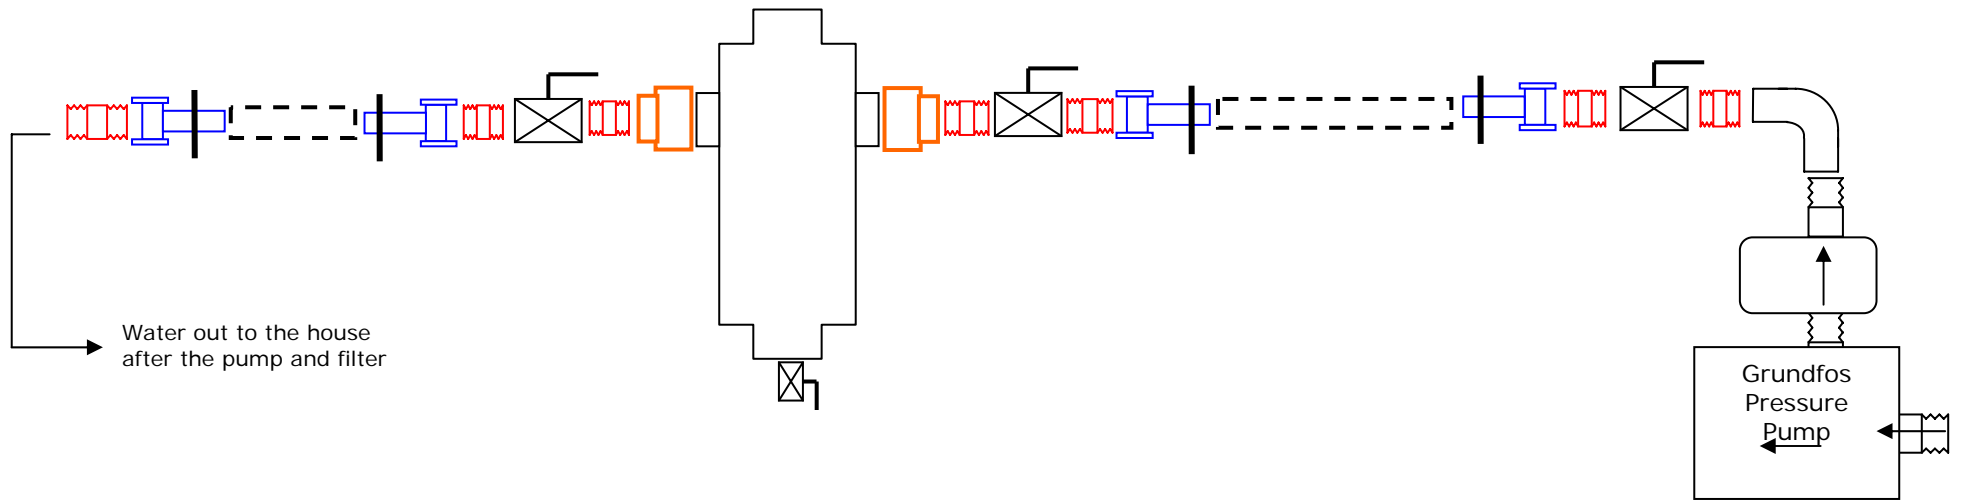

Stainless steel "Norma" clamp

Flexible connection hose – 25mm Red

Elbow, 2 x female threads

40mm 25 micron
Disk Filter

Ball Valve with lever handle

Nipple, male x male thread

Nut & Tail - joins flexible hose to threaded fittings

Reducing socket 40mm x 25mm

**40mm Filter with 25 micron disks –
Flexible Hose & Fittings Kit complete.**