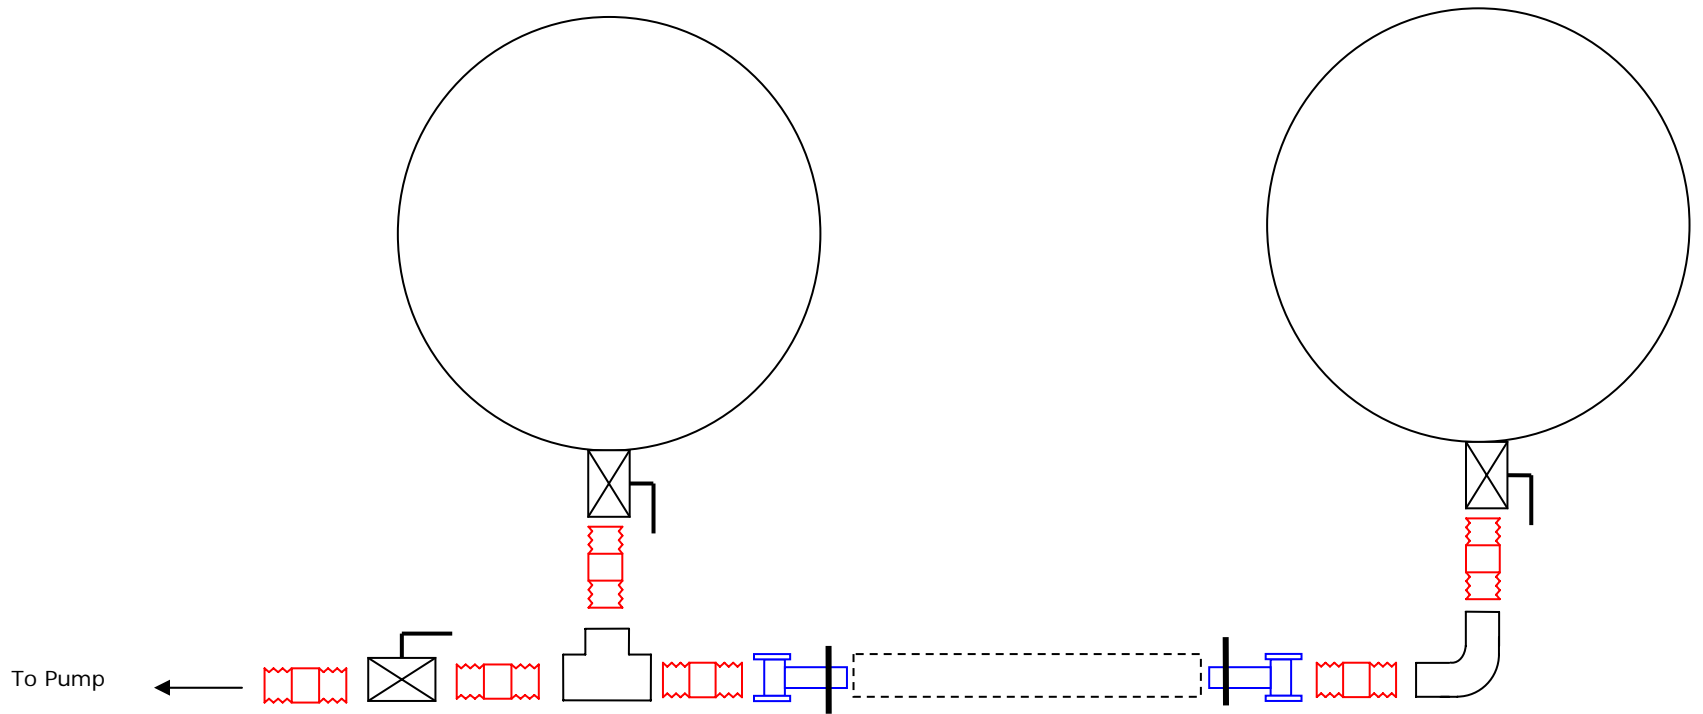

-  Stainless steel "Norma" clamp
-  Flexible connection hose – black with ribs
-  Elbow, 2 x female threads

-  Ball Valve with lever handle
-  Nipple, male x male thread
-  Tee, 3 female threads
-  Nut & Tail - joins flexible hose to threaded fittings

Tank to Tank Connection Kit – 2 Tanks