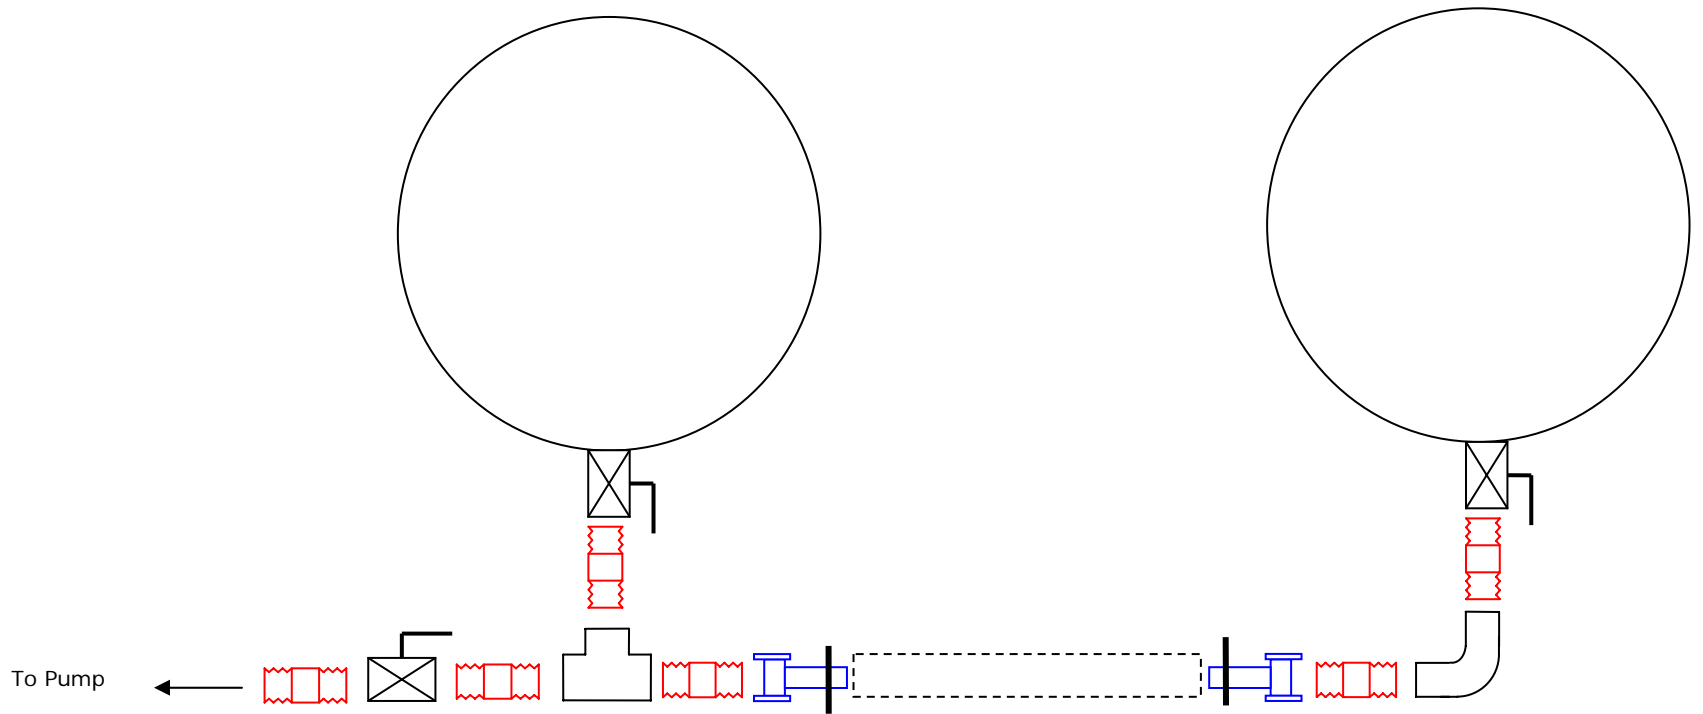

Stainless steel "Norma" clamp

Flexible connection hose – black with ribs

Elbow, 2 x female threads

Ball Valve with lever handle

Nipple, male x male thread

Tee, 3 female threads

Nut & Tail - joins flexible hose to threaded fittings

Tank to Tank Connection Kit – 2 Tanks